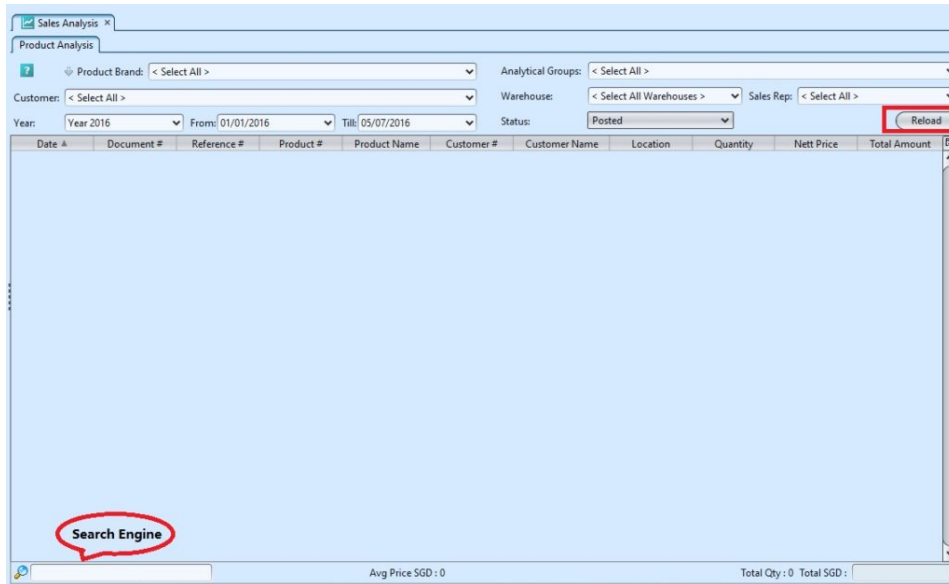

4. Right click on a product sales document row to open more options. User can select an option to see more details of the selected document, e.g. show sales invoice, show product details, etc.